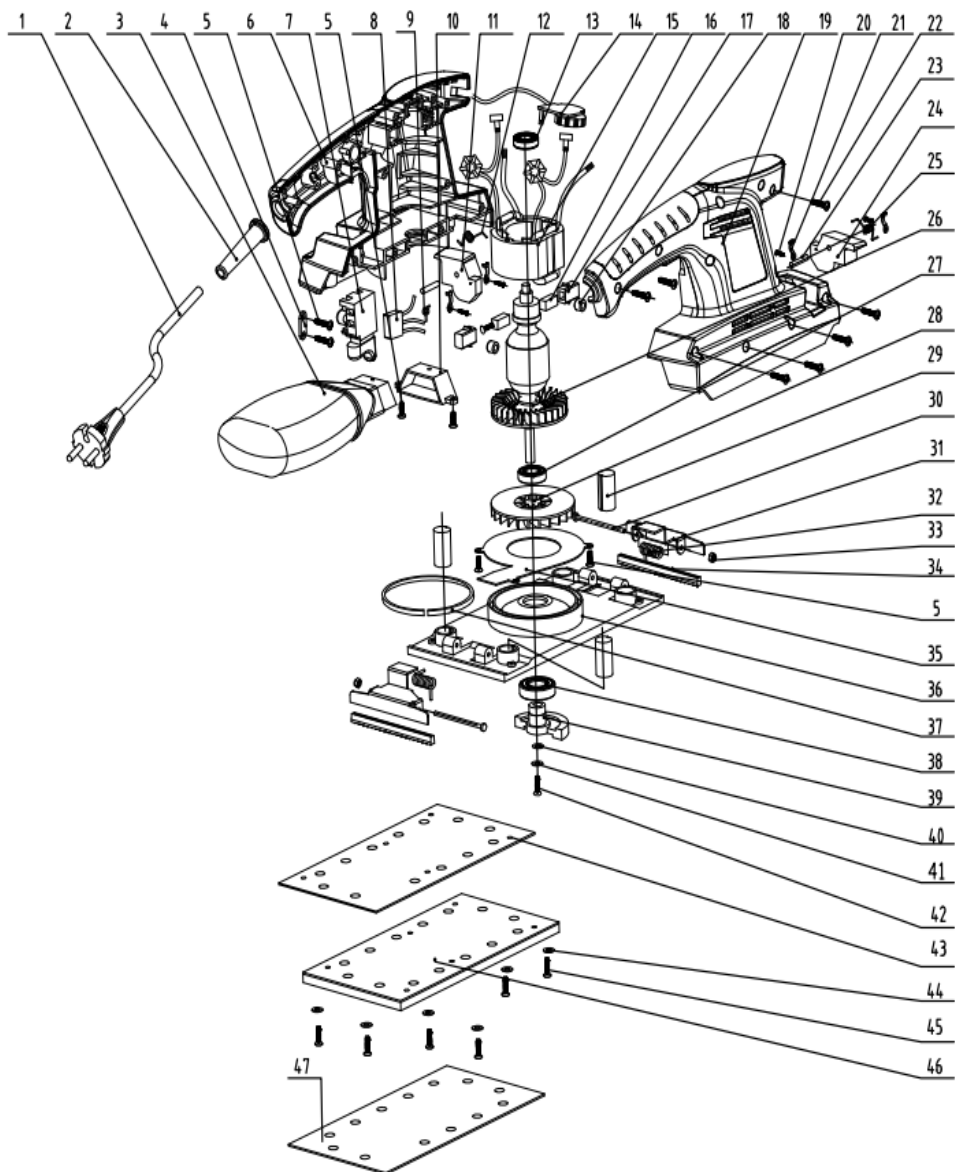

EXPLODED VIEW

RDP-SA27 Spare Parts List

1	cable
2	cable sleeve
3	dust bag assembly
4	cable press plate
5	screw ST4.2*12
6	left housing
7	switch
8	capacitance
9	spring
10	dust tube
11	left button
12	spring
13	bearing 607ZZ
14	speed control board
15	stator
16	carbon brush
17	carbon brush box assembly
18	rubber nail
19	right housing
20	screw ST2.9*10
21	tableting
22	screw ST4.2*16
23	pin

24	right button
25	spring
26	rotor
27	bearing 629ZZ
28	vacuuming fan blade
29	swing column
30	screw M4*60
31	clamp plate
32	spring
33	nut
34	Non-slip mat
35	dust board
36	aluminum base plate
37	wool strip
38	bearing 6002-2RS
39	eccentric wheel
40	washer
41	spring washer ϕ 5
42	screw M5*20
43	EVA
44	spring washer ϕ 4
45	screw M4*8
46	EVA base assembly
47	sanding paper